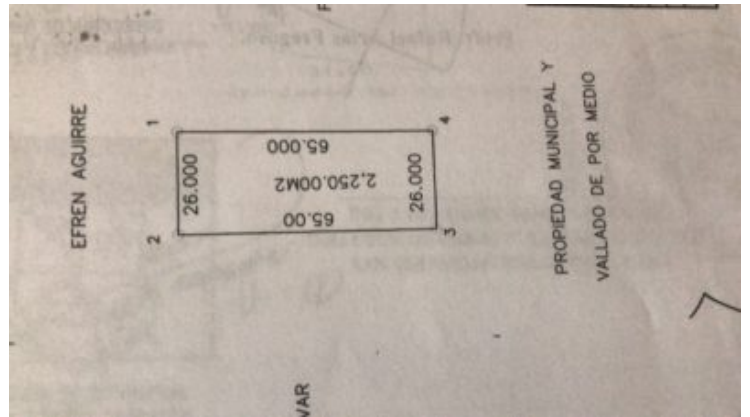

REAL ESTATE

LOTE SAN SEBASTIAN 79,000 USD

PROPERTY DESCRIPTION

Amazing view Lot !!! located one block from the main Plaza in San Sebastian
2250 m2

Property Details

lot

www.ggpvr.com

Venustiano Carranza 307
Col. Emiliano Zapata
Puerto Vallarta Jalisco